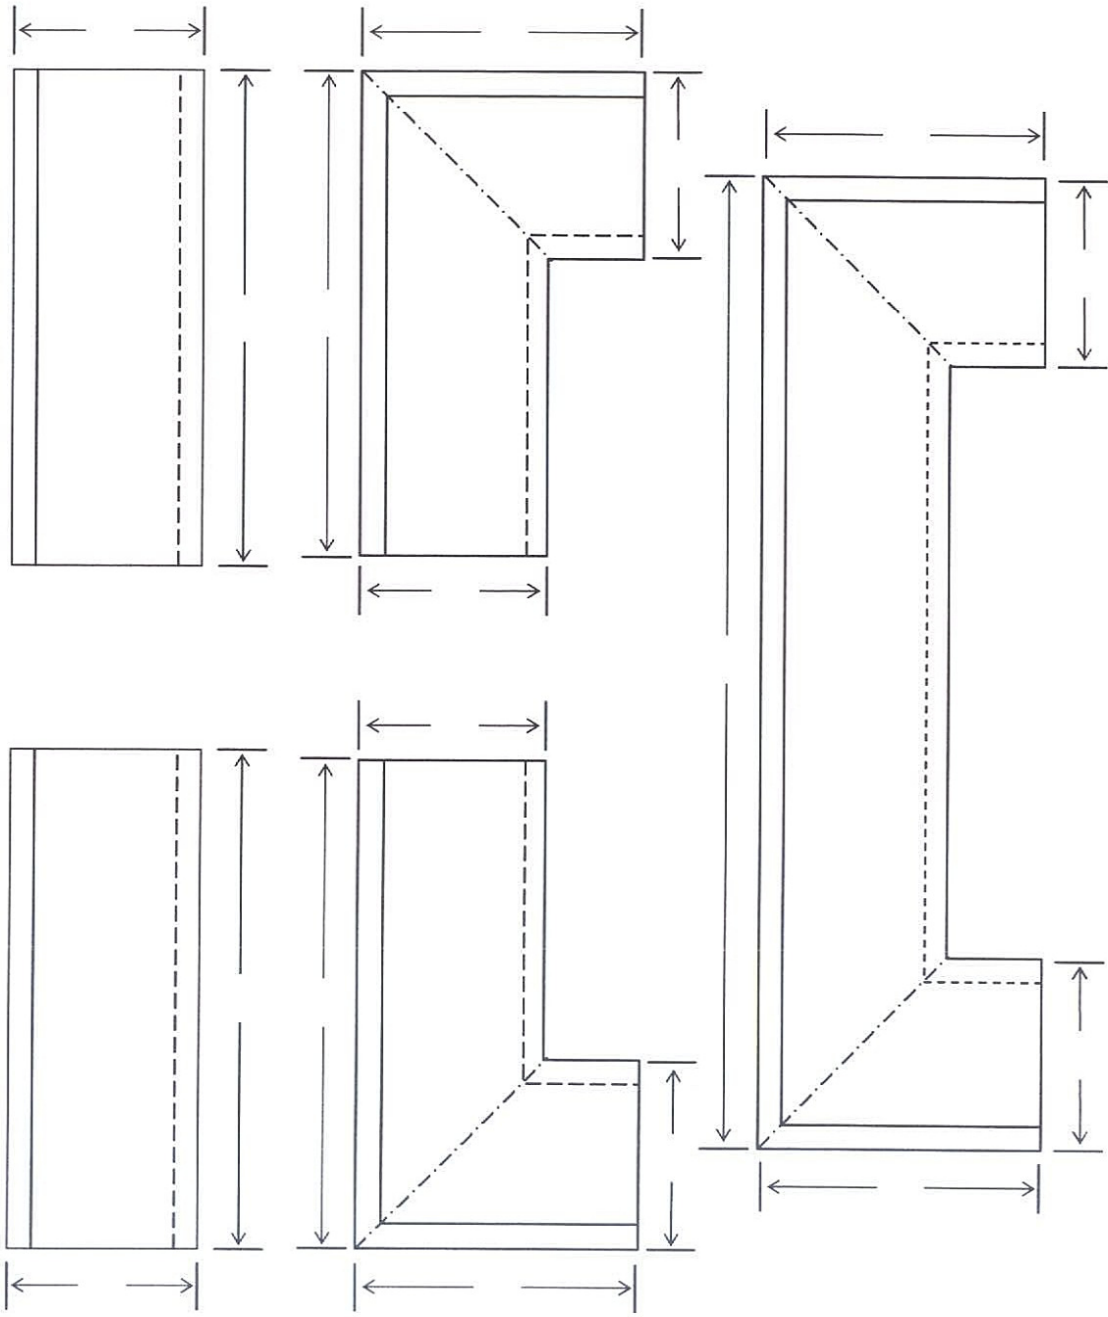

DATE: \_\_\_\_\_  
P.O. #: \_\_\_\_\_  
COLOUR: \_\_\_\_\_  
FAX #: \_\_\_\_\_  
EMAIL: \_\_\_\_\_

●	90° No Drip Edge front, rear Post Formed, Kitchen countertops 25" depth
▲	90° No Drip Edge front, rear Post Formed, Vanity countertop 23" depth
▲	Can be used on countertops to indicate Flat Roll
●●	180° Front Roll, or Rolled on both sides (Island top)
	Side splash, Board or Wall Board
FE	Finished End
CC	Clean Cut
■	1 1/2" Square Edge countertop